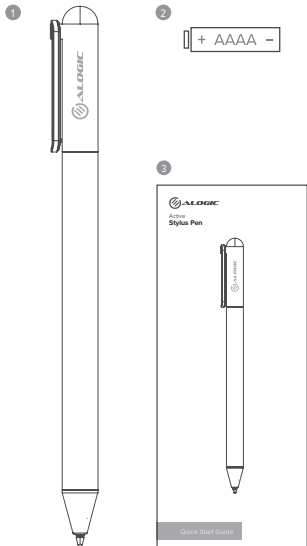

Instructions

1 Before First Use

- 1.1 Unscrew the end cap to replace or install the AAAA Battery

Specifications

Mode	ALUS19
Weight	19g

Package Contents

Active Stylus Pen
User Manual

Compatible Devices